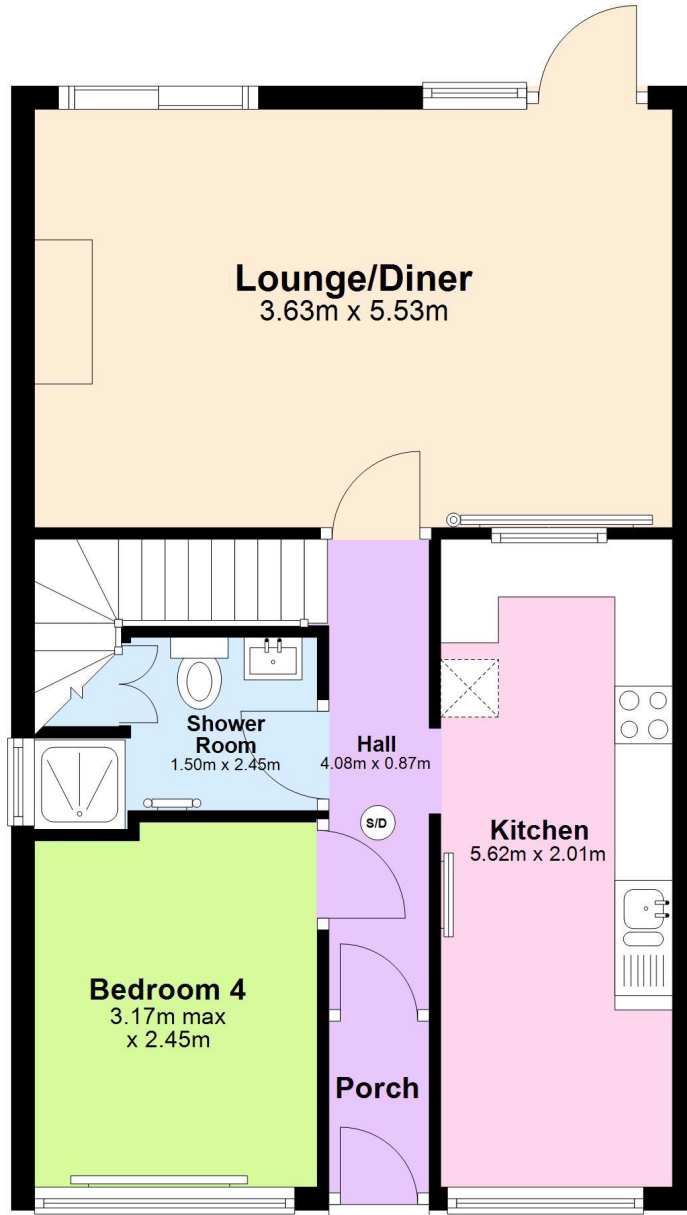

## Ground Floor

Approx. 51.7 sq. metres

## First Floor

Approx. 43.3 sq. metres

Total area: approx. 95.0 sq. metres

Whilst every attempt has been made to ensure the accuracy of this floorplan, measurements of doors, windows, rooms and any other items as approximate and no responsibility is taken for any error, omission, or mis-statement. This plan is for illustrative purposes only and should be used as such. The services, systems and appliances, have not been tested and no guarantee as to their operability or efficiency can be given.

Plan produced using PlanUp.