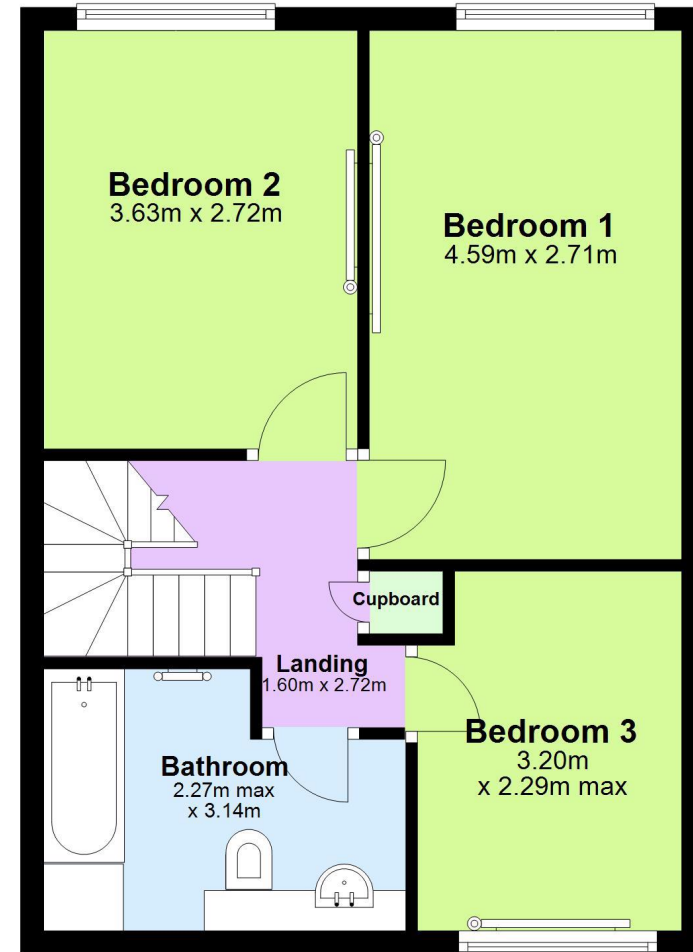

## Ground Floor

Approx. 51.7 sq. metres

## First Floor

Approx. 43.3 sq. metres

Total area: approx. 95.0 sq. metres

Whilst every attempt has been made to ensure the accuracy of this floorplan, measurements of doors, windows, rooms and any other items as approximate and no responsibility is taken for any error, omission, or mis-statement. This plan is for illustrative purposes only and should be used as such. The services, systems and appliances, have not been tested and no guarantee as to their operability or efficiency can be given.

Plan produced using PlanUp.